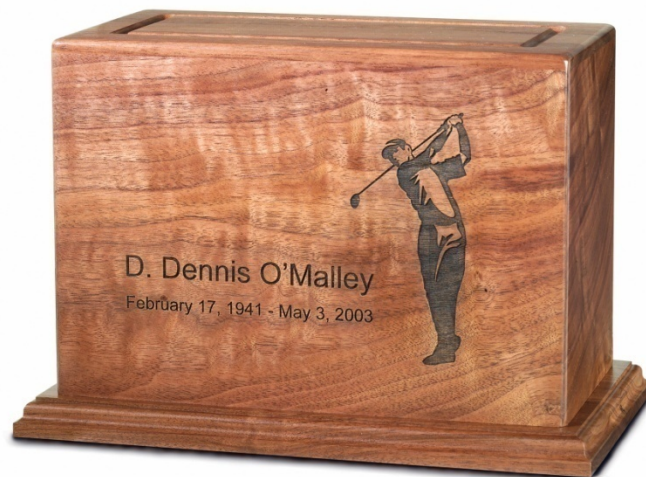

Wilbert

P360 - Urn	
Height	7 11/16"
Width	6 3/4"
Length	11 1/4"
Cubic Inch	208
Weight	4 lbs, 8 oz

For pricing and ordering information, please contact Christy Vault Company at (800)229-8285
View our full catalog at www.christyvault.com