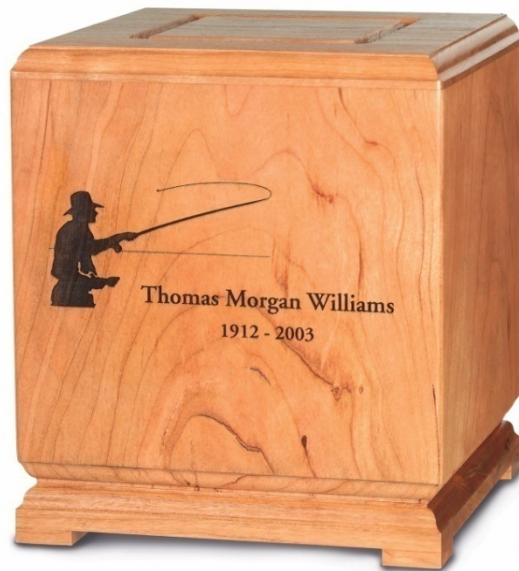

# Cambridge Urn

***Solid cherry hardwood with hand-rubbed finish***

Cleanly cut edges and symmetrical perfection give the Cambridge urn a simple yet honorable prominence. It may be personalized with an image, the name, and dates of birth and death.

P350 - Urn

Height 8 5/8"

Width 7 1/2"

Length 7 1/2"

Cubic Inch 250

Weight 4 lbs

*Wilbert*

© Copyright Wilbert Funeral Services, Inc. All Rights Reserved.