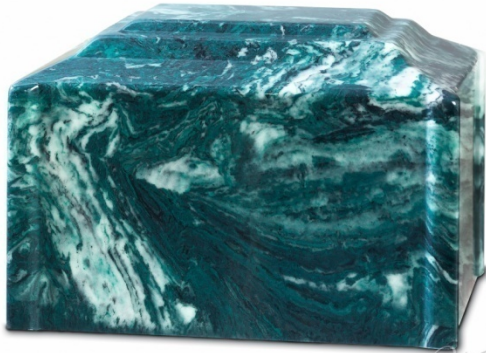

Wilbert

Cultured marble

The Jewel and Moonstone urns offer a classic choice in an exclusive finish with a marbled texture for style and grandeur.

P440 - Jewel Urn

P440A- Moonstone Urn

P440M Jewel Memento

P440AM Moonstone Memento